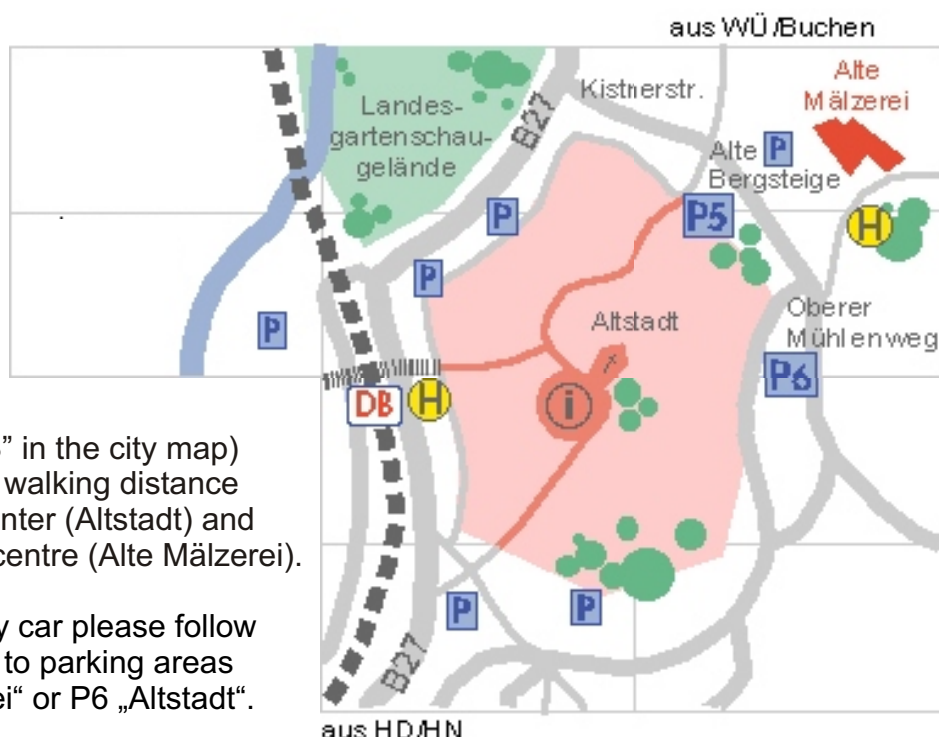

## By train:

Mosbach (Baden) ([www.mosbach.de](http://www.mosbach.de)) is located on the railway line Mannheim / Heidelberg - Neckarelz - Mosbach - Lauda - Würzburg, 3 km from Neckarelz (change the train in Neckarelz).

## In Mosbach:

The station ("DB" in the city map) is located within walking distance to the old city center (Altstadt) and the conference centre (Alte Mälzerei).

When arriving by car please follow the yellow signs to parking areas P5 „Alte Mälzerei“ or P6 „Altstadt“.